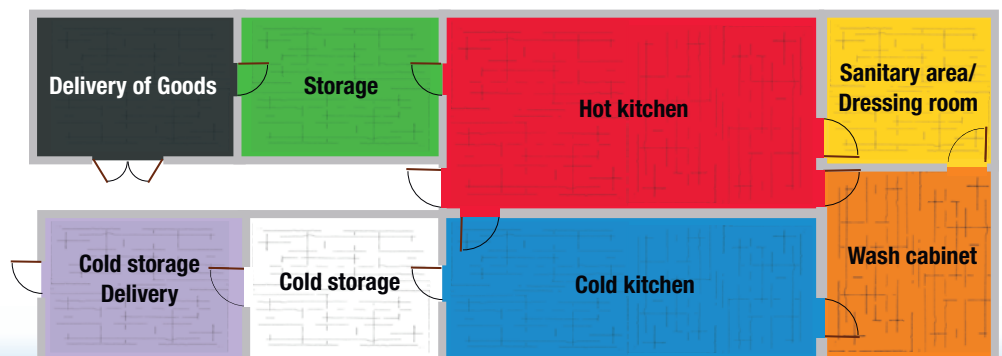

RISK PREVENTION WITH COLOR CODING:

Our product range comes in up to ten colors. Color coding is used to subdivide the individual product fields by color. This promotes the exact allocation of a cleaning tool to a defined stage of production, thus preventing potential cross-contamination, which would happen if they were used "outside of their color".

Possible subdivision forms include:

- Each department in the company gets its own color (spatial separation)
- Each contact surface, such as the floor, machine, wall, etc., receives a color (separation according to cleaning zones)
- A different color is defined for each product (product-specific separation)

ZEICHENERKLÄRUNG:

- „PHB“ compliant
- Slotted bristles
- Frost-resistant (e.g. up to -30° Celsius)
- Heat resistant bristles (approximately)
- SixSafe handle connection
- Water flow
- Resin
- Antibacterial
- Packaging unit (e. g. 6 per box)
- Bristle length (e.g. 100 mm length of bristle area)
- Bristle height (e.g. 30 mm from the brush body)

1. = White (W)
   - = Blue (B)
   - = Red (R)
   - = Yellow (Y)
   - = Green (G)
   - = Black (S)
   - = Orange (O)
   - = Violet (V)
   - = Grey (Gr)
   - = Brown (Br)
   - = Pink (P)
2. Very soft
   - Soft
   - Medium-hard
   - Hard
   - Very hard

Please specify colors while ordering
e.g. 8015016-**R** (for red)

POSSIBLE COLOR DISTRIBUTION OF BRUSHES, FOR EXAMPLE IN A KITCHEN: