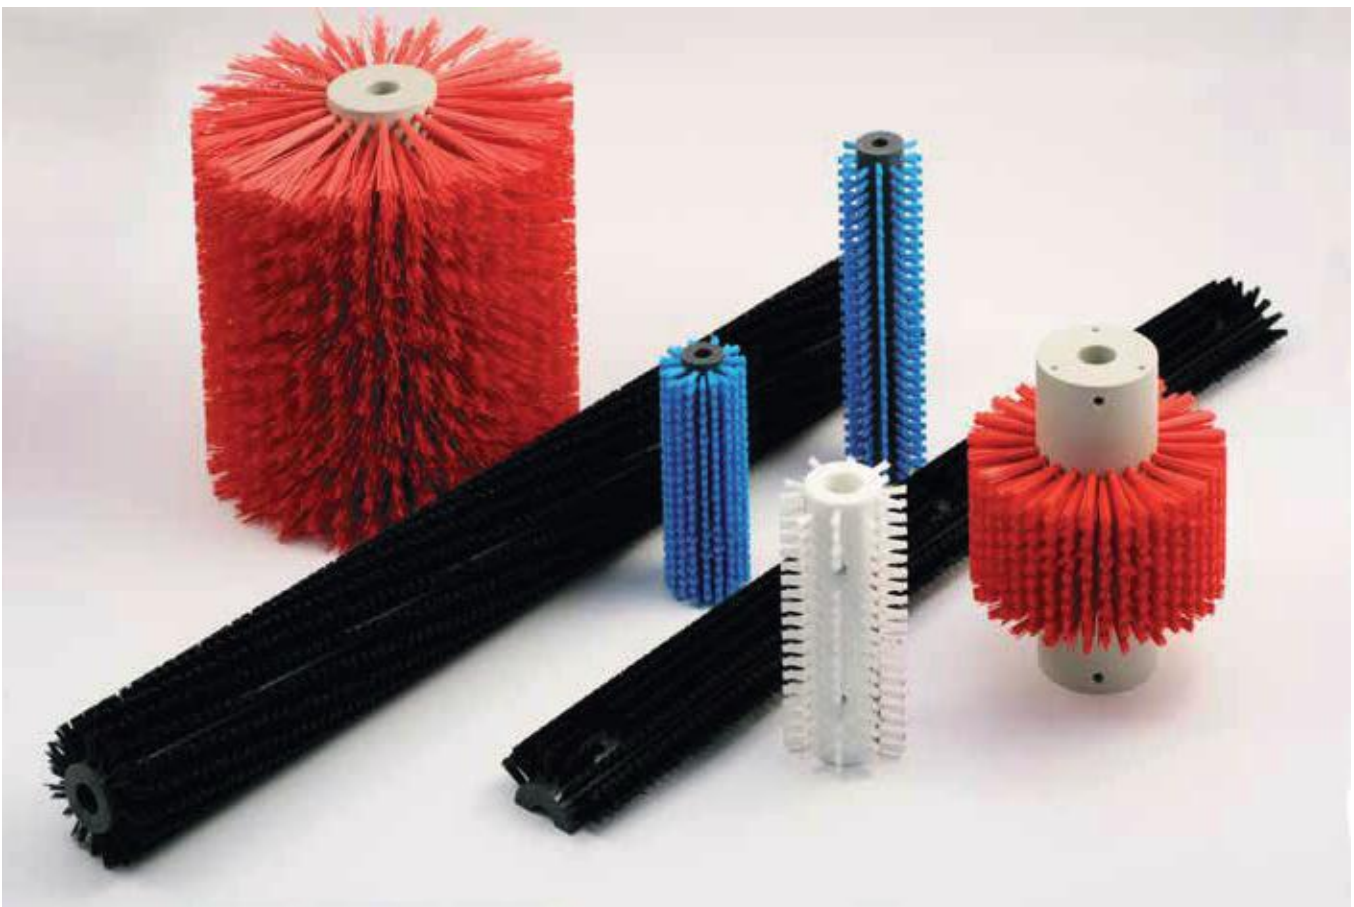

HANDLE BARREL BRUSH

Extended front bristles,
wood body, approx. 75 x 600 mm long

- 271 PA 6.12
- 272 Palm fibre
- 273 Fibre mixture strong
- 274 Fibre

HANDLE BRUSH

short wide shape with extended front bristles,
plastic body, approx. 75 x 245 mm

- 281 PA 6.12
- 283 Fibre mixture strong
- 284 Fibre
- 287 Palm fibre