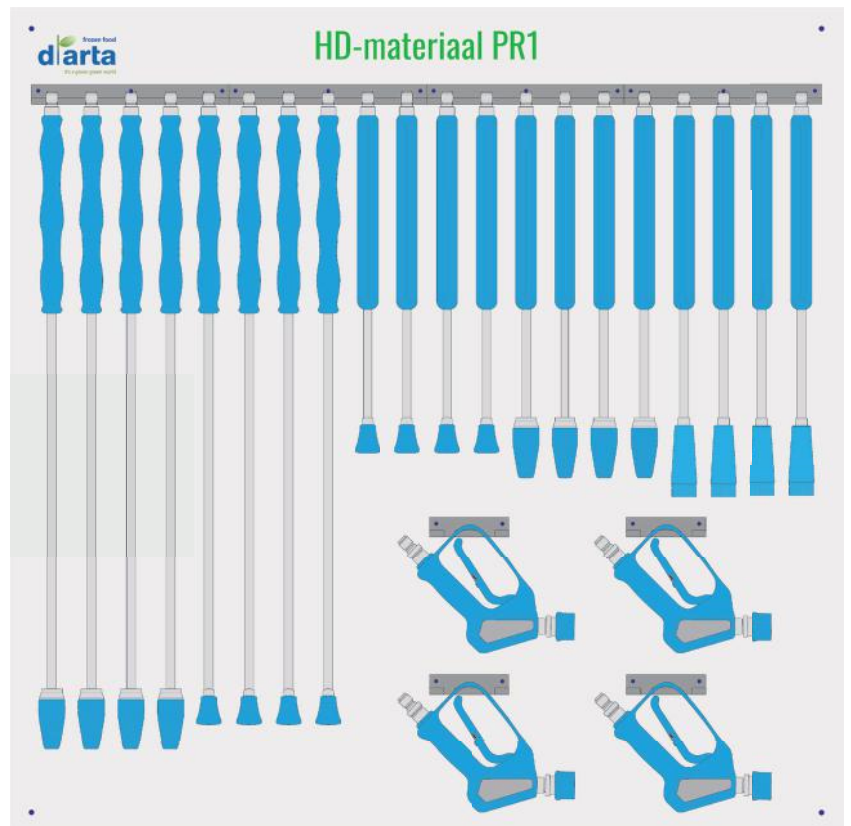

ex-stock	delivery time on request
	LYE RESISTANT BRUSH WIDE hard, white bristles 8560501-(Color) approx. 275 x 70 mm PP 0,50 	 	
	LYE RESISTANT WASHING BRUSH hard, white bristles 8560500-(Color) approx. 210 x 70 mm PP 0,50 	 	

Do you want to hang your own equipment? We can make that happen as well! Just send us some pictures of your tools and equipment and we will intergrade them in the design with no problem.