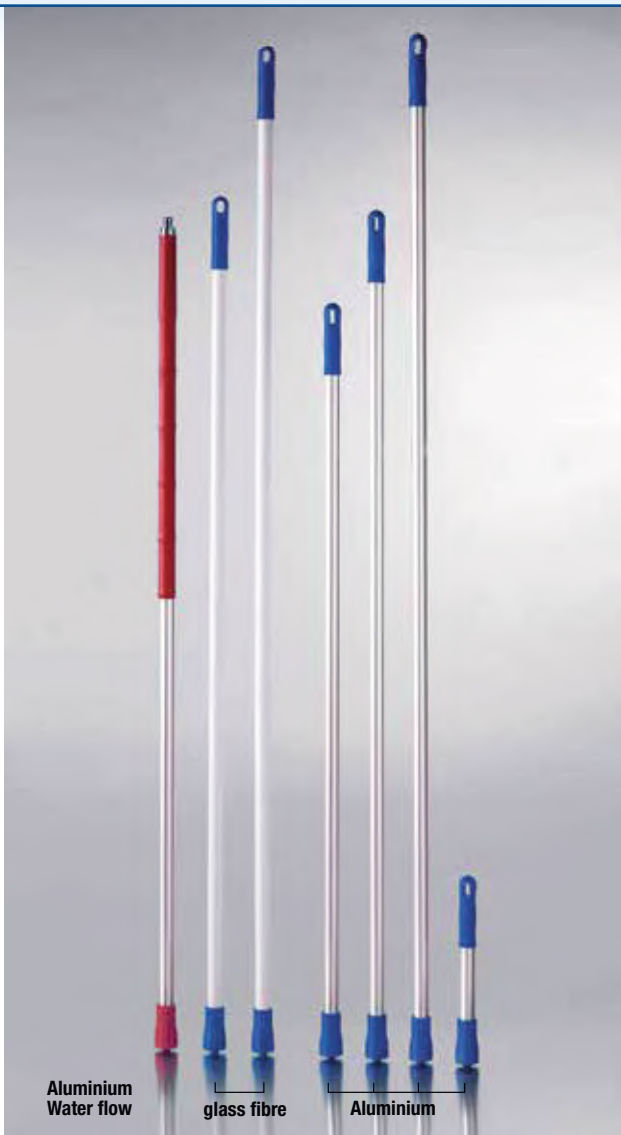

# X Six-safe-handles and spare parts for handles

glass fibre

plastic

aluminum

	ex-stock	delivery time on request
<b>ERGONOMIC HANDLES</b>		
<b>glass fibre</b>		
<b>8049713-(Color)</b> approx. 1300 x Ø 32 mm		
<b>8050301-(Color)</b> approx. 1500 x Ø 32 mm		
<b>8050311-(Color)</b> approx. 1750 x Ø 32 mm		
<b>plastic, one-piece</b>		
<b>8049903-(Color)</b> approx. 1300 x Ø 32 mm		
<b>8049904-(Color)</b> approx. 1500 x Ø 32 mm		
<b>8049905-(Color)</b> approx. 1700 x Ø 32 mm		
<b>aluminum</b>		
<b>8049812-(Color)</b> approx. 650 x Ø 32 mm		
<b>8049813-(Color)</b> approx. 1300 x Ø 32 mm		
<b>8050321-(Color)</b> approx. 1500 x Ø 32 mm		
<b>8050331-(Color)</b> approx. 1750 x Ø 32 mm		