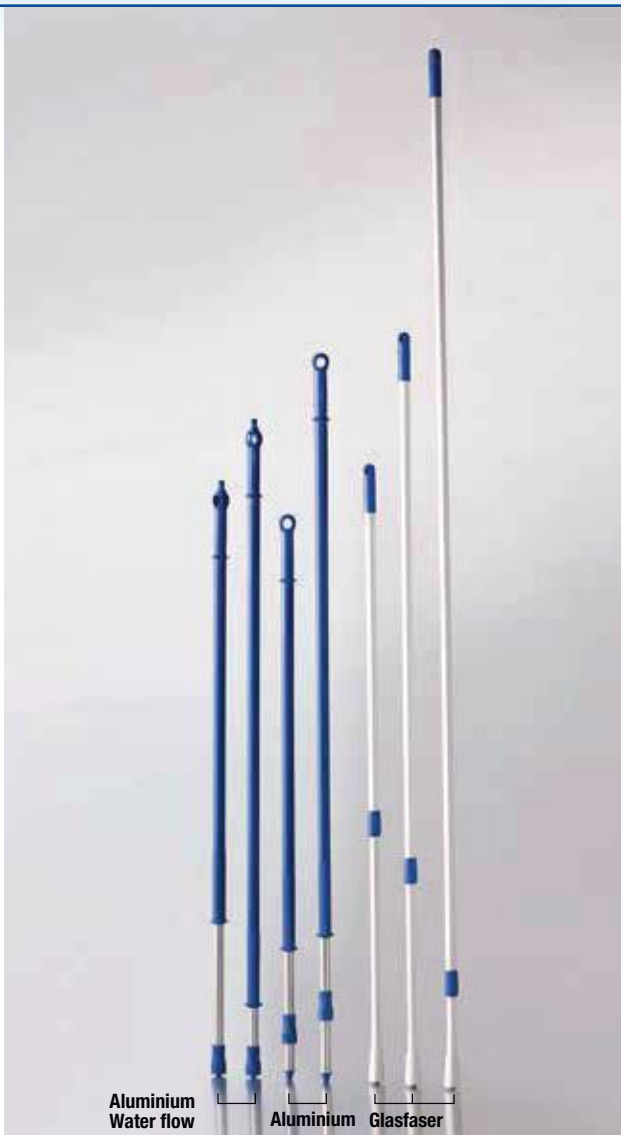

ex-stock	delivery time on request
ERGONOMIC TELESCOPIC HANDLES Aluminium, Water flow 8049828-(Color) approx. 1250 / 2000 x Ø 32 mm 8049826-(Color) approx. 1700 / 2800 x Ø 32 mm 	 	
ERGONOMIC TELESCOPIC HANDLES Aluminium 8049852-(Color) approx. 1250 / 2000 x Ø 32 mm 8049856-(Color) approx. 1750 / 3000 x Ø 32 mm 	 	
TELESCOPIC HANDLES Glass fibre 8015034-B approx. 1100 / 1900 x Ø 26 mm 8015037-B approx. 1500 / 2800 x Ø 26 mm 8015045-B approx. 2500 / 4800 x Ø 26 mm 	 	
TELESCOPIC HANDLES ① Glass fibre, extra strong, extra long 8049775 approx. 1600 / 5300 x Ø 34 mm 8049779 approx. 1900 / 9500 x Ø 46 mm 	 	
② Glass fibre, extra strong, extra long, water flow 8544160 approx. 1600 / 5300 x Ø 34 mm, 1/2" connection 8544190 approx. 1900 / 9500 x Ø 46 mm, 1/2" connection 		
Please see page 19 for compatible condensation squeegee, hose and bottle.