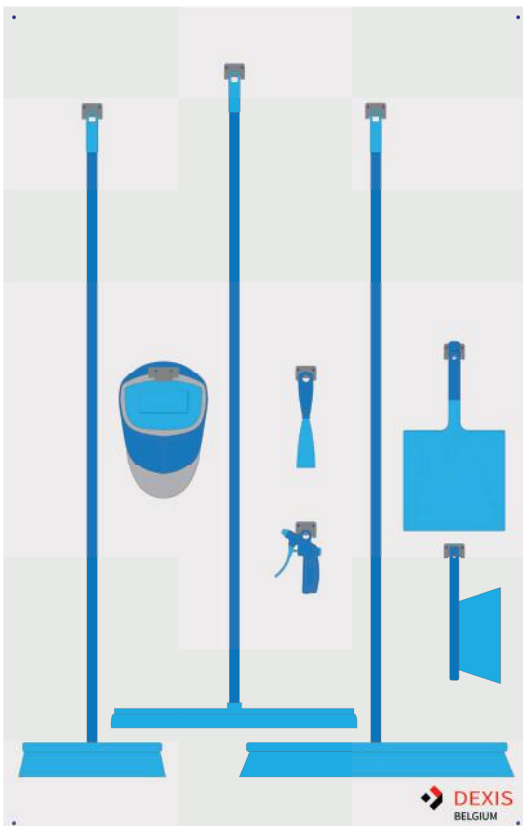

ex-stock	delivery time on request
	LYE RESISTANT BRUSH WIDE hard, white bristles 8560501-(Color) approx. 275 x 70 mm PP 0,50 	 	
	LYE RESISTANT WASHING BRUSH hard, white bristles 8560500-(Color) approx. 210 x 70 mm PP 0,50 	 	

Do you want to hang your own equipment? We can make that happen as well! Just send us some pictures of your tools and equipment and we will intergrade them in the design with no problem.